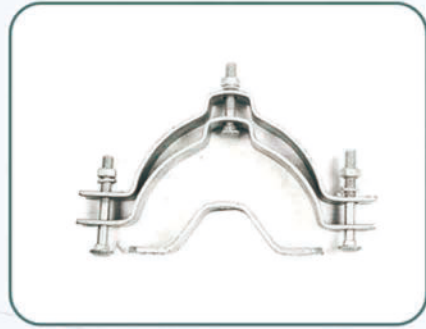

绝缘子钢脚  
Insulator steel pin

绝缘子钢脚  
Insulator steel pin

扭板  
Twisted plate

U型挂环  
U-shaped hanging ring

墙钩  
Wall hook

槽钢绝缘子钢脚  
Channel type insulator steel feet

绝缘子钢脚  
Insulator steel pin

扭板  
Twisted plate

异形挂钩  
Special-shaped hook

吊环螺母  
Ring nut

虎头螺母  
Tiger nut

出口横担 抱箍系列

Export cross arm hoop series

电力金具系列

Electric power fittings series

扁铁抱箍  
Flat iron hoop

扁铁抱箍  
Flat iron hoop

吊线抱箍  
Sling hoop

QH型球头挂环  
QH ball head hanging ring

QY型球头挂环  
QY ball head hanging ring

U型挂环  
U-shaped hanging ring

夹板  
splint

角钢横担  
Angle steel cross arm

角钢横担  
Angle steel cross arm

ZH挂环  
En type hanging ring

球头挂环  
Ball head hanging ring

球头挂环  
Ball head hanging ring

角钢组合横担  
Angle steel composite cross arm

角钢组合横担  
Angle steel composite cross arm

角钢组合横担  
Angle steel composite cross arm