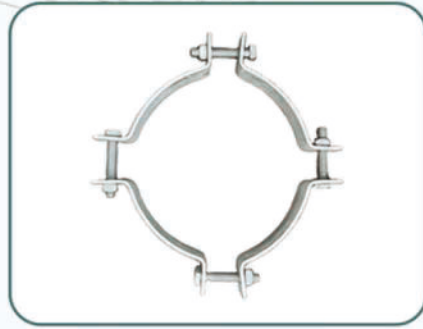

绝缘子钢脚  
Insulator steel pin

绝缘子钢脚  
Insulator steel pin

扭板  
Twisted plate

U型挂环  
U-shaped hanging ring

墙钩  
Wall hook

槽钢绝缘子钢脚  
Channel type insulator steel feet

绝缘子钢脚  
Insulator steel pin

扭板  
Twisted plate

异形挂钩  
Special-shaped hook

吊环螺母  
Ring nut

虎头螺母  
Tiger nut

出口横担 抱箍系列

Export cross arm hoop series

电力金具系列

Electric power fittings series

扁铁抱箍  
Flat iron hoop

扁铁抱箍  
Flat iron hoop

吊线抱箍  
Sling hoop

QH型球头挂环  
QH ball head hanging ring

QY型球头挂环  
QY ball head hanging ring

U型挂环  
U-shaped hanging ring

夹板  
splint

角钢横担  
Angle steel cross arm

角钢横担  
Angle steel cross arm

ZH挂环  
En type hanging ring

球头挂环  
Ball head hanging ring

球头挂环  
Ball head hanging ring

角钢组合横担  
Angle steel composite cross arm

角钢组合横担  
Angle steel composite cross arm

角钢组合横担  
Angle steel composite cross arm