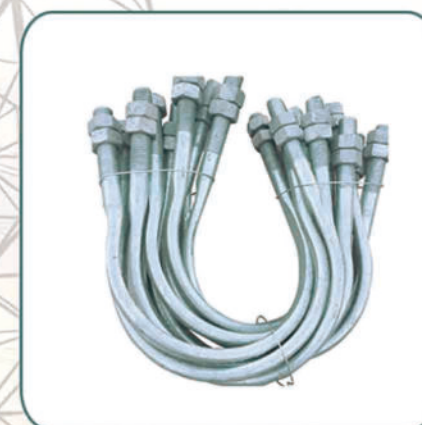

光缆金具  
Optical cable fitting

楔形线夹  
Wedge clamp

直角挂板  
Right Angle plate

铝合金耐张线夹  
Aluminum alloy tension clamp

预绞丝  
Pre-twisted wire

三角连板  
Triangular connecting plate

防震锤  
Shockproof hammer

铝合金悬垂线夹  
Aluminum alloy suspension clamp

铝合金线夹  
Aluminum alloy tension clamp

铸钢金具  
Cast steel fittings

复合绝缘子  
Composite insulator

U型抱箍  
U-shaped hoop

U型抱箍  
U-shaped hoop

出口紧固件系列  
Export fastener series

出口紧固件系列  
Export fastener series

热镀锌螺母  
Hot-dip galvanized nut

六角螺栓  
Hexagon bolt

热镀锌外六角螺栓  
Hot-dip galvanized outer hexagon bolt

齿螺母  
Toothed nut

内爆  
implosion

钢筋套筒  
Steel sleeve

六角螺栓  
Hexagon bolt

活节螺栓  
Knuckle bolt

马车螺栓  
Carriage bolt

塑料膨胀栓  
Plastic expansion plug

膨胀螺栓  
Expansion bolt

膨胀螺栓  
Expansion bolt

全丝杆螺栓  
Full screw bolt

内六角螺栓  
Hexagon socket bolt

内六角螺栓  
Hexagon socket bolt

异形螺栓  
Shaped bolt

钻尾丝  
Drilling thread