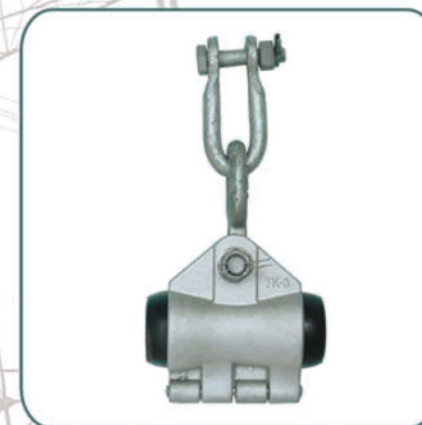

UJ型螺栓  
UJ type bolt

防震锤  
Shockproof hammer

嵌环  
thimble

槽钢横担  
Channel steel crossarm

角钢横担  
Angle steel cross arm

电缆支架  
Cable support

碗头挂板  
Bowl head hanging plate

问号钩  
Question mark hook

异形碗头  
Bowl head hanging plate

电力金具系列  
Electric power fittings series

电力金具系列  
Electric power fittings series

耐张线夹  
Tension clamp

悬垂线夹  
Overhang wire clamp

UT线夹  
UT clamp

绝缘子  
insulator

玻璃绝缘子  
Glass insulator

光缆金具  
Optical cable fitting

楔形线夹  
Wedge clamp

直角挂板  
Right Angle plate

铝合金耐张线夹  
Aluminum alloy tension clamp

预绞丝  
Pre-twisted wire

三角连板  
Triangular connecting plate

防震锤  
Shockproof hammer

铝合金悬垂线夹  
Aluminum alloy suspension clamp